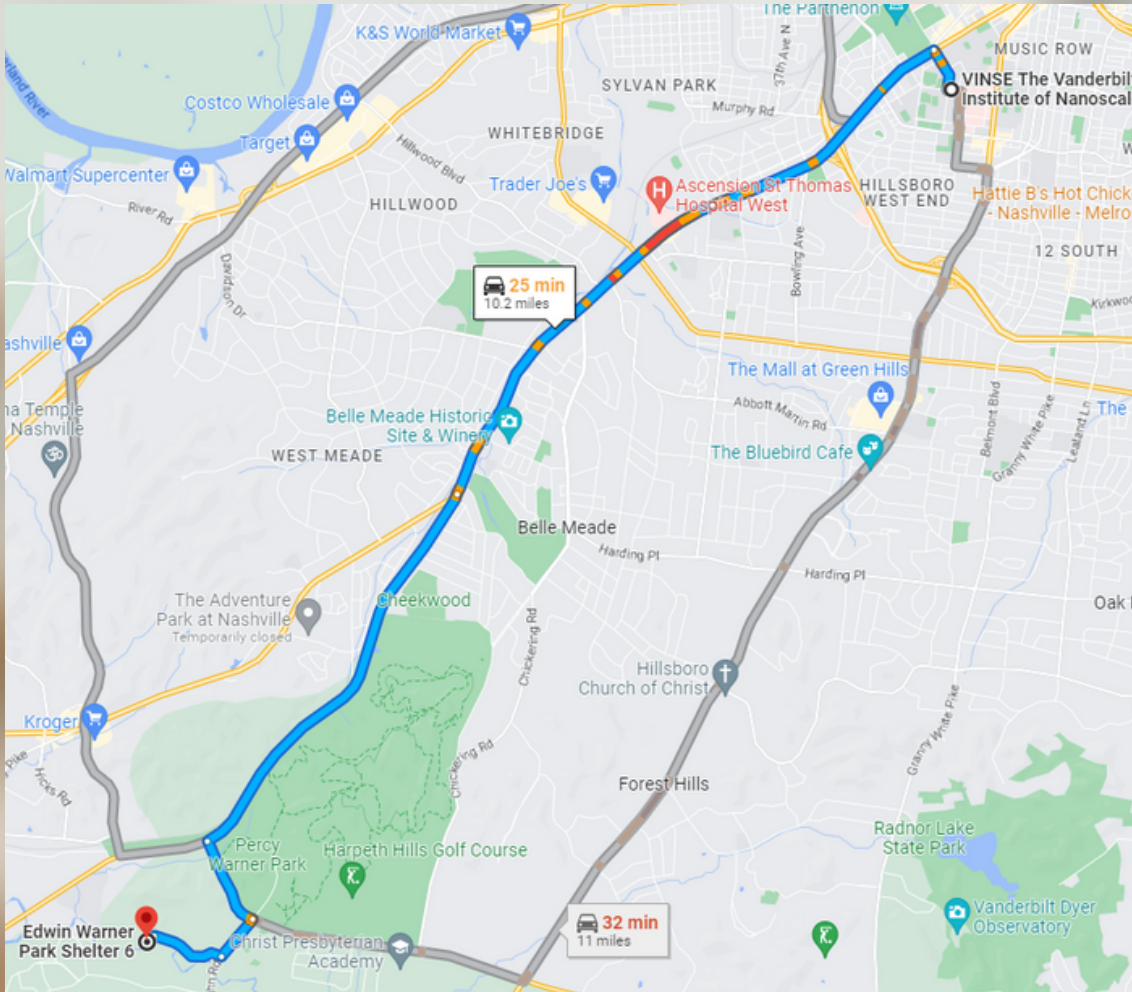

WE'LL MEET YOU THERE!

DIRECTIONS FROM VANDERBILT TO PICNIC SHELTER

- Follow 25th Avenue to West End Avenue 0.4 miles
- Turn left on West End Avenue (West End will turn into Highway 100) 8.9 miles
- Turn left on Old Hickory Boulevard 0.7 miles
- Turn right on Vaughn Road 0.4 miles
- Turn right at park entrance, just after dog park 0.6 miles is Shelter 6