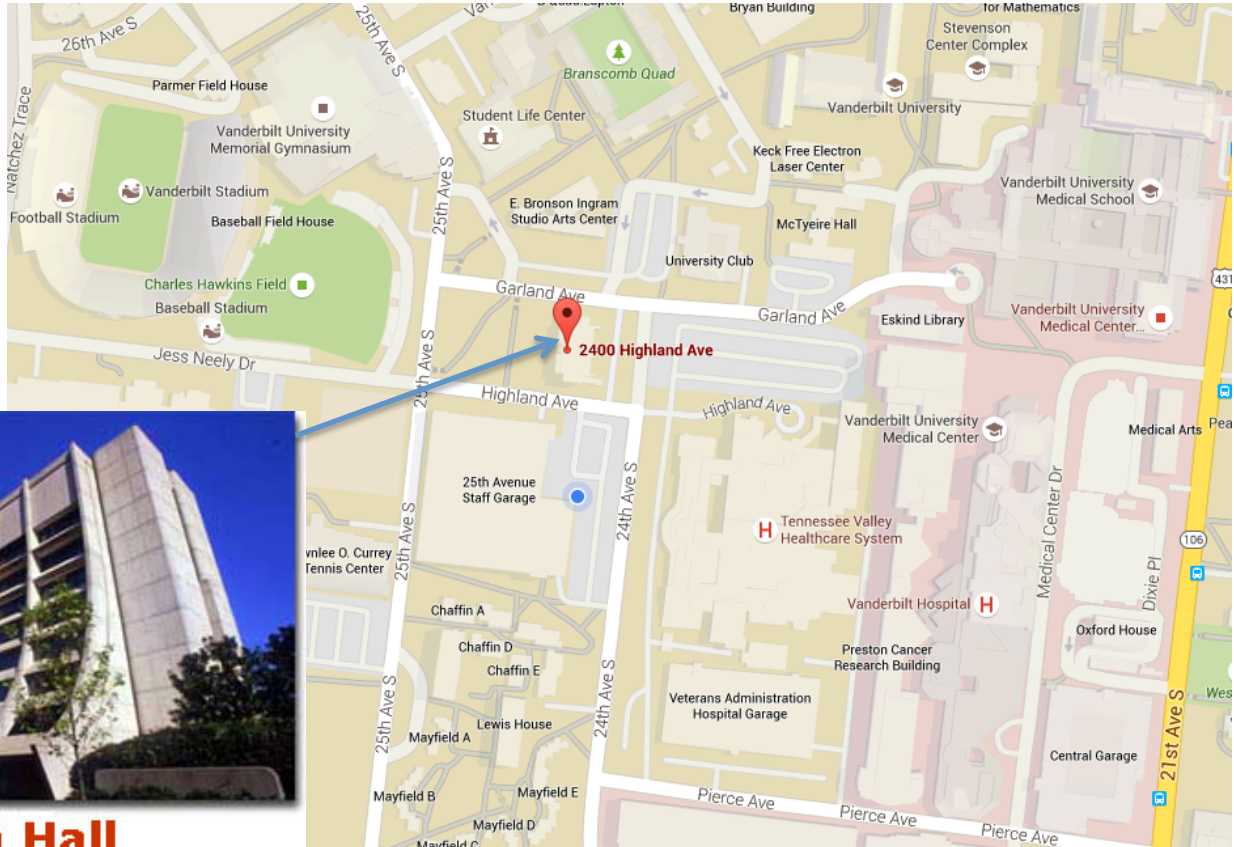

Directions to the Vanderbilt BAT Lab

my.vanderbilt.edu/batlab/

BAT

Biomechanics & Assistive Technology

Address **Olin Hall**

Olin Hall Room 506
2400 Highland Avenue
Nashville, TN 37212

Due to new building construction west of Olin Hall, the entrances are on the south side (Highland Ave) and north side (Garland Ave) of the building. Once inside the building, walk straight to the end of the hall, then descend half a flight of stairs to reach the passenger elevators. Take elevator to 5th floor (room 506). Alternatively, if you enter on south side of building (from Highland Ave), then the service elevator is located immediately to your right, and may also be ridden to the 5th floor.

Parking

25th Ave Parking Garage is located just south of Olin Hall.

Guest parking entrance is on Highland Ave.

Research participants please let us know in advance if you are driving and need a parking pass.