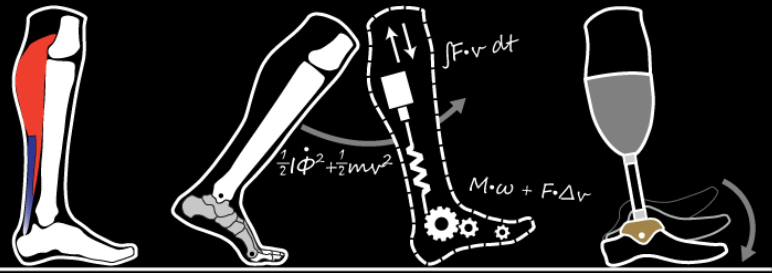

Directions to the Vanderbilt BAT Lab

my.vanderbilt.edu/batlab/

BAT

Biomechanics & Assistive Technology

Address **Olin Hall**

Olin Hall Room 506
2400 Highland Avenue
Nashville, TN 37212

Due to new building construction west of Olin Hall, the entrances are on the south side (Highland Ave) and north side (Garland Ave) of the building. Once inside the building, walk straight to the end of the hall, then descend half a flight of stairs to reach the passenger elevators. Take elevator to 5th floor (room 506). Alternatively, if you enter on south side of building (from Highland Ave), then the service elevator is located immediately to your right, and may also be ridden to the 5th floor.