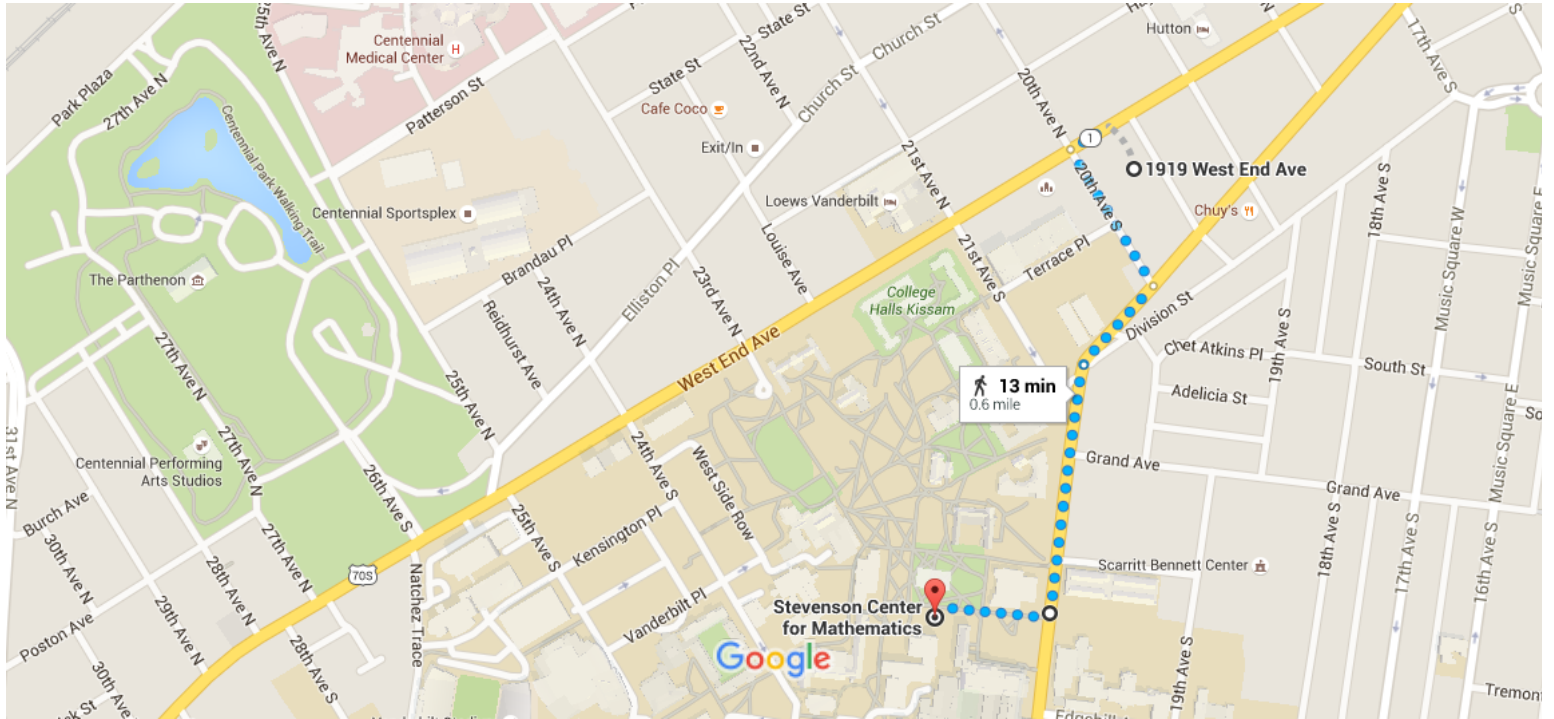

1919 West End Ave, Nashville, TN 37203 to Stevenson Center for Mathematics, Nashville, TN 37212

Walk 0.6 mile, 13 min

Map data ©2016 Google, Nashville Davidson County 500 ft

### 1919 West End Ave

Nashville, TN 37203

Use caution - may involve errors or sections not suited for walking

- ↑ 1. Head southwest on West End Ave toward 20th Ave S 213 ft

---

  - ↶ 2. Turn left onto 20th Ave S 0.1 mi

---

  - ↷ 3. Turn right onto Broadway 495 ft

---

  - ↶ 4. Slight left onto 21st Ave S 0.2 mi

---

  - ↷ 5. Turn right 0.1 mi
- i Destination will be on the left

Google Maps